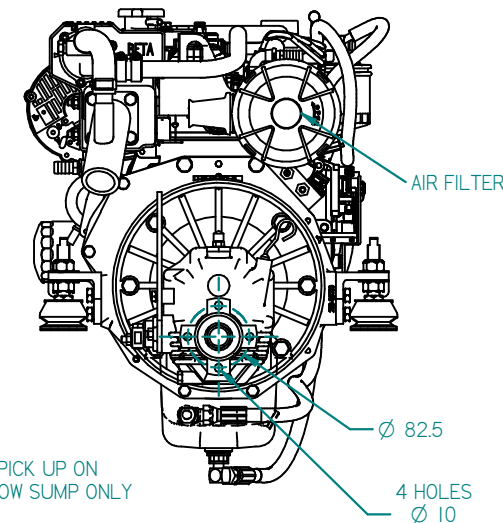

FLEXIBLE MOUNT DETAILS

FLEXIBLE COUPLING DETAILS

REV	DESCRIPTION	DATE	APP'D	DRAWN	NOTES
07	NEW SEA WATER PIPE AND PUMP	03/12/14	LT	TW	

TITLE:
**BETA28 AND 30 HEAT EXCHANGE
 TMC 40 GEARBOX**

DIMENSIONS IN MM (INCH)
 DO NOT SCALE

PART FILE NAME: 100-01939 02 BETA28 (BD1005) HE TMC40.asm

BETA MARINE

BETA MARINE LTD,
 DAVY WAY,
 WATERWELLS,
 QUEDGELEY,
 GLOUCESTER. GL2 2AD, UK

DRAWN BY: TW
 CHECKED BY: LT

SIZE: A4
 SCALE: NTS

DWG NO: 100-01939