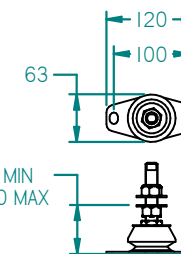

FLEXIBLE MOUNT DETAILS

FLEXIBLE COUPLING DETAILS

REV	DESCRIPTION	DATE	APP'D	DRAWN	NOTES
07	NEW SEA WATER PIPE AND PUMP	03/12/14	LT	TW	

TITLE:
**BETA28 AND 30 HEAT EXCHANGE
 TMC 40 GEARBOX**

DIMENSIONS IN MM (INCH)
 DO NOT SCALE

PART FILE NAME: 100-01939 02 BETA28 (BD1005) HE TMC40.asm

BETA MARINE

BETA MARINE LTD,
 DAVY WAY,
 WATERWELLS,
 QUEDGELEY,
 GLOUCESTER. GL2 2AD, UK

DRAWN BY: TW
 CHECKED BY: LT

SIZE: A4
 SCALE: NTS

DWG NO: 100-01939