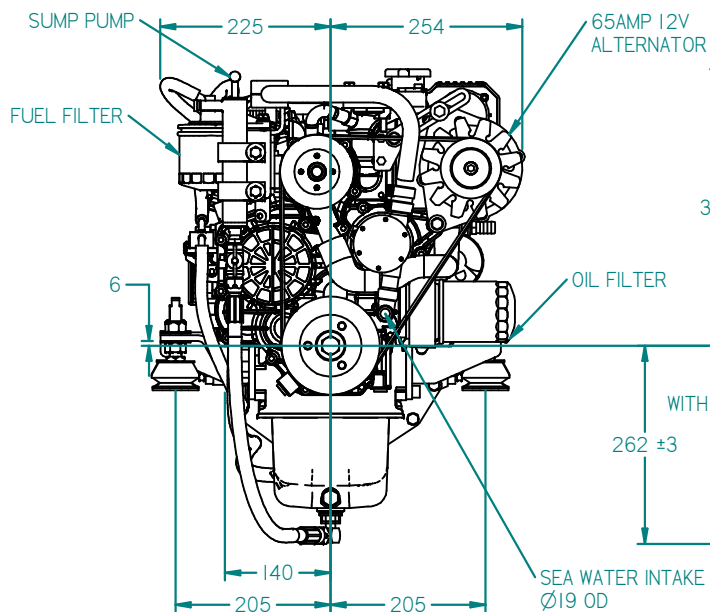

FLEXIBLE MOUNT DETAILS

FLEXIBLE COUPLING DETAILS

REV	DESCRIPTION	DATE	APP'D	DRAWN	NOTES
07	NEW SEA WATER PIPE AND PUMP	03/12/14	LT	TW	

TITLE:
**BETA28 AND 30 HEAT EXCHANGE
 TMC 40 GEARBOX**

DIMENSIONS IN MM (INCH)
 DO NOT SCALE

PART FILE NAME: 100-01939 02 BETA28 (BD1005) HE TMC40.asm

BETA MARINE

BETA MARINE LTD,
 DAVY WAY,
 WATERWELLS,
 QUEDGELEY,
 GLOUCESTER. GL2 2AD, UK

DRAWN BY: TW
 CHECKED BY: LT

SIZE: A4
 SCALE: NTS

DWG NO: 100-01939