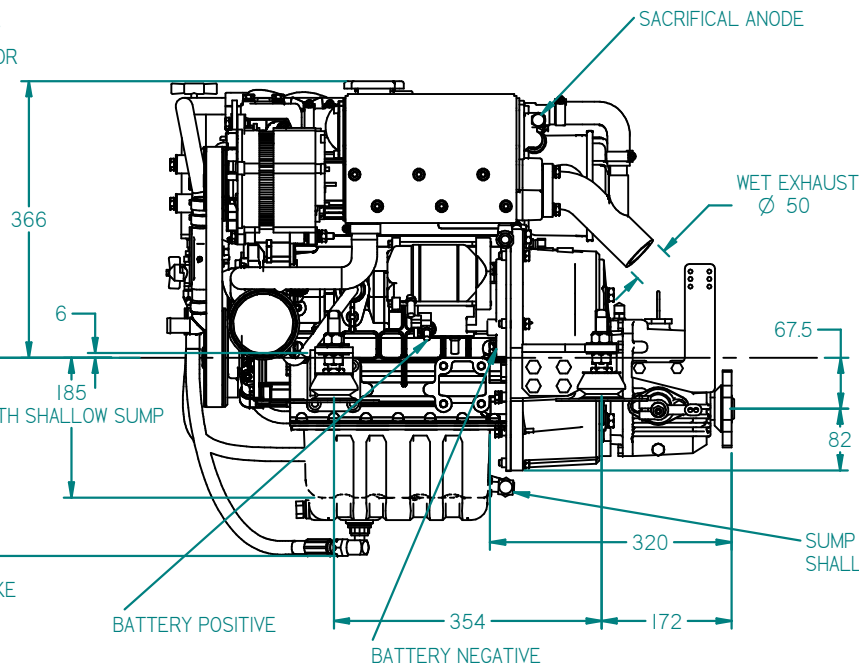

FLEXIBLE MOUNT DETAILS

FLEXIBLE COUPLING DETAILS

REV	DESCRIPTION	DATE	APP'D	DRAWN	NOTES
07	NEW SEA WATER PIPE AND PUMP	03/12/14	LT	TW	

TITLE:
**BETA28 AND 30 HEAT EXCHANGE
 TMC 40 GEARBOX**

DIMENSIONS IN MM (INCH)
 DO NOT SCALE

PART FILE NAME: 100-01939 02 BETA28 (BD1005) HE TMC40.asm

BETA MARINE

BETA MARINE LTD,
 DAVY WAY,
 WATERWELLS,
 QUEDGELEY,
 GLOUCESTER. GL2 2AD, UK

DRAWN BY: TW
 CHECKED BY: LT

SIZE: A4
 SCALE: NTS

DWG NO: 100-01939