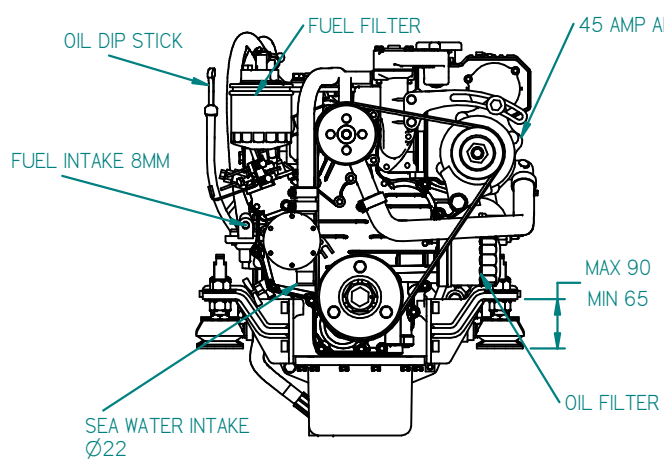

MOUNT DETAILS

SECTION A-A

REV	DESCRIPTION	DATE	APP'D	DRAWN	NOTES
01					

TITLE: **BETA 20 HEAT EXCHANGE BOB TAIL**

DIMENSIONS IN MM (INCH) DO NOT SCALE PART FILE NAME: BETA 20 HE BOB TAIL 100-09329.asm

BETA MARINE
 TEL: (01452) 723492 FAX: (01452) 729916

BETA MARINE LTD,
 DAVY WAY,
 WATERWELLS,
 QUEDGELEY,
 GLOUCESTER. GL2 2AD, UK

DRAWN BY: TW	SIZE: A4	DWG NO: 100-09329	REV: 00
CHECKED BY: LT	SCALE: NTS	PAGE: 1 of 1	DATE: 15/11/2011