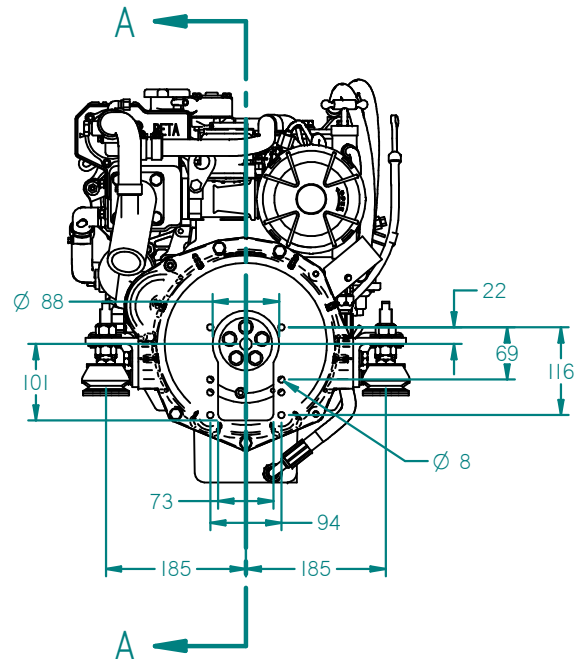

MOUNT DETAILS

SECTION A-A

REV	DESCRIPTION	DATE	APP'D	DRAWN	NOTES
01					

TITLE: **BETA 20 HEAT EXCHANGE BOB TAIL**

DIMENSIONS IN MM (INCH) DO NOT SCALE PART FILE NAME: BETA 20 HE BOB TAIL 100-09329.asm

BETA MARINE
 TEL: (01452) 723492 FAX: (01452) 729916

BETA MARINE LTD,
 DAVY WAY,
 WATERWELLS,
 QUEDGELEY,
 GLOUCESTER. GL2 2AD, UK

DRAWN BY: TW	SIZE: A4	DWG NO: 100-09329	REV: 00
CHECKED BY: LT	SCALE: NTS	PAGE: 1 of 1	DATE: 15/11/2011