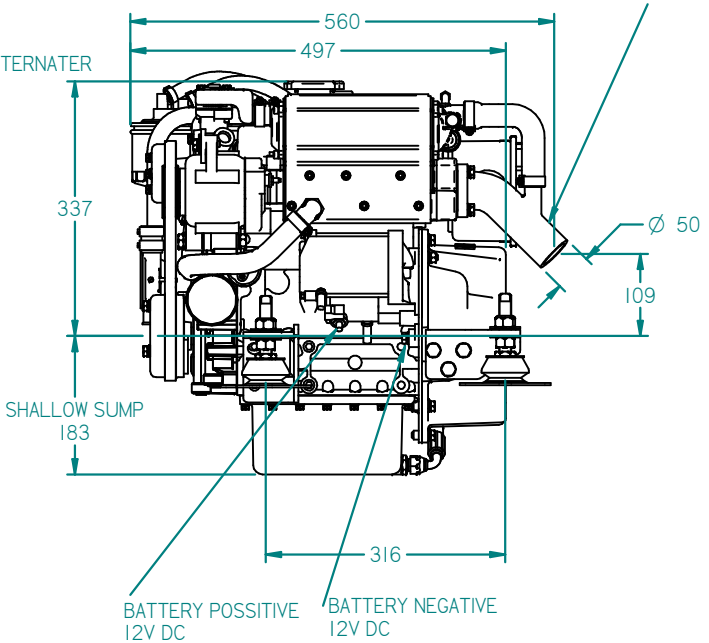

MOUNT DETAILS

SECTION A-A

REV	DESCRIPTION	DATE	APP'D	DRAWN	NOTES
01					

TITLE: **BETA 20 HEAT EXCHANGE BOB TAIL**

DIMENSIONS IN MM (INCH) DO NOT SCALE PART FILE NAME: BETA 20 HE BOB TAIL 100-09329.asm

BETA MARINE
 TEL: (01452) 723492 FAX: (01452) 729916

BETA MARINE LTD,
 DAVY WAY,
 WATERWELLS,
 QUEDGELEY,
 GLOUCESTER. GL2 2AD, UK

DRAWN BY: TW	SIZE: A4	DWG NO: 100-09329	REV: 00
CHECKED BY: LT	SCALE: NTS	PAGE: 1 of 1	DATE: 15/11/2011