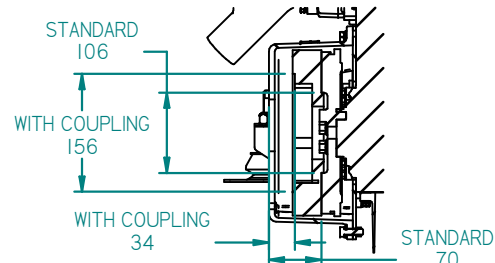

MOUNT DETAILS

SECTION A-A

REV	DESCRIPTION	DATE	APP'D	DRAWN	NOTES
01					

TITLE: **BETA 20 HEAT EXCHANGE BOB TAIL**

DIMENSIONS IN MM (INCH) DO NOT SCALE PART FILE NAME: BETA 20 HE BOB TAIL 100-09329.asm

BETA MARINE
 TEL: (01452) 723492 FAX: (01452) 729916

BETA MARINE LTD,
 DAVY WAY,
 WATERWELLS,
 QUEDGELEY,
 GLOUCESTER. GL2 2AD, UK

DRAWN BY: TW	SIZE: A4	DWG NO: 100-09329	REV: 00
CHECKED BY: LT	SCALE: NTS	PAGE: 1 of 1	DATE: 15/11/2011