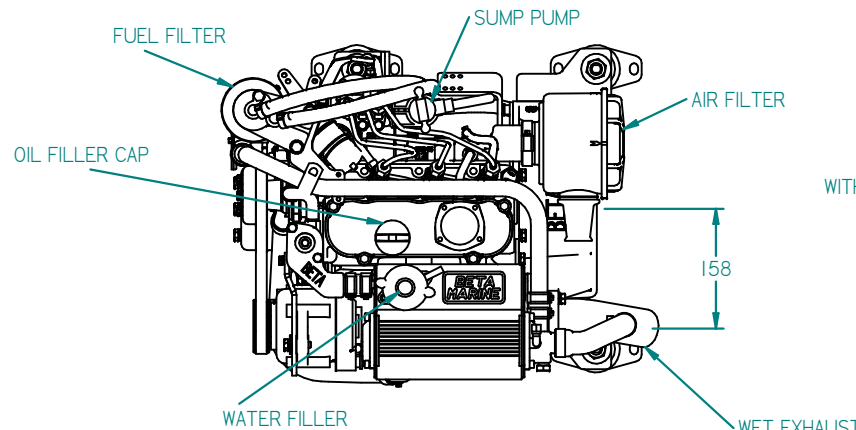

MOUNT DETAILS

SECTION A-A

REV	DESCRIPTION	DATE	APP'D	DRAWN	NOTES
01					

TITLE: **BETA 20 HEAT EXCHANGE BOB TAIL**

DIMENSIONS IN MM (INCH) DO NOT SCALE PART FILE NAME: BETA 20 HE BOB TAIL 100-09329.asm

BETA MARINE
 TEL: (01452) 723492 FAX: (01452) 729916

BETA MARINE LTD,
 DAVY WAY,
 WATERWELLS,
 QUEDGELEY,
 GLOUCESTER. GL2 2AD, UK

DRAWN BY: TW	SIZE: A4	DWG NO: 100-09329	REV: 00
CHECKED BY: LT	SCALE: NTS	PAGE: 1 of 1	DATE: 15/11/2011