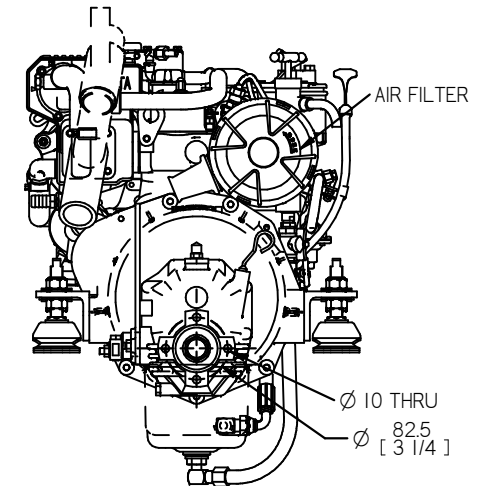

FLEXIBLE MOUNT DETAILS

FLEXIBLE COUPLING DETAILS

REV	DESCRIPTION	DATE	APP'D	DRAWN	NOTES
01					

TITLE:				
BETA20 HEAT EXCHANGE TMC40 GEARBOX				

DIMENSIONS IN MM (INCH) DO NOT SCALE		PART FILE NAME: 100-99610 04 BD722 HE TMC40.asm		DRAWN BY: TW		SIZE: A4		DWG NO: 100-99610		REV: 04	
BETA MARINE		BETA MARINE LTD, DAVY WAY, WATERWELLS, QUEDGELEY, GLOUCESTER. GL2 2AD, UK		CHECKED BY: LT		SCALE: NTS		PAGE: 1 of 1		DATE: 19/03/2014	
TEL: (01452) 723492		FAX: (01452) 729916									