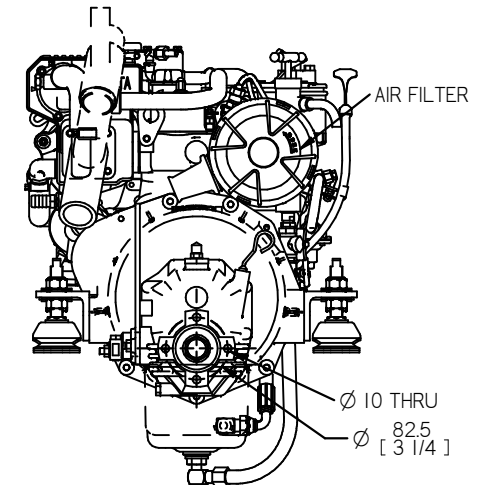

FLEXIBLE MOUNT DETAILS

FLEXIBLE COUPLING DETAILS

REV	DESCRIPTION	DATE	APP'D	DRAWN	NOTES
01					

TITLE: **BETA20 HEAT EXCHANGE
TMC40 GEARBOX**

DIMENSIONS IN MM (INCH)
DO NOT SCALE

PART FILE NAME: 100-99610 04 BD722 HE TMC40.asm

BETA MARINE

BETA MARINE LTD,
DAVY WAY,
WATERWELLS,
QUEDGELEY,
GLOUCESTER. GL2 2AD, UK

TEL: (01452) 723492 FAX: (01452) 729916

DRAWN BY: TW	SIZE: A4	DWG NO: 100-99610	REV: 04
CHECKED BY: LT	SCALE: NTS	PAGE: 1 of 1	DATE: 19/03/2014