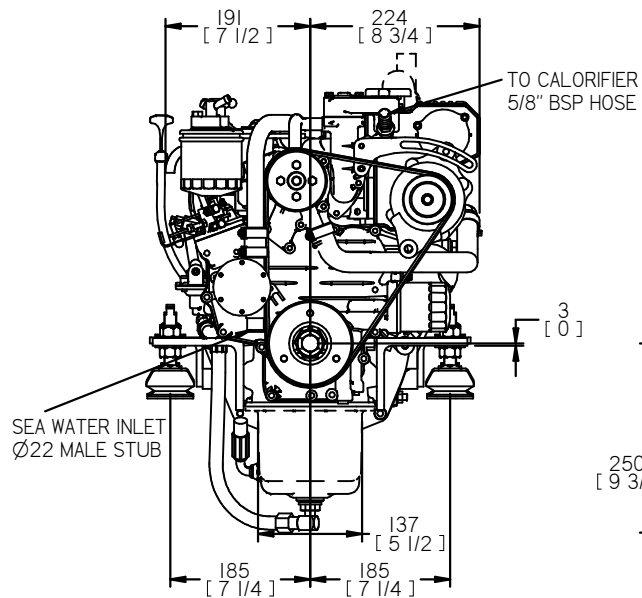

FLEXIBLE MOUNT DETAILS

FLEXIBLE COUPLING DETAILS

REV	DESCRIPTION	DATE	APP'D	DRAWN	NOTES
01					

TITLE: **BETA20 HEAT EXCHANGE
TMC40 GEARBOX**

DIMENSIONS IN MM (INCH)
DO NOT SCALE

PART FILE NAME: 100-99610 04 BD722 HE TMC40.asm

BETA MARINE

BETA MARINE LTD,
DAVY WAY,
WATERWELLS,
QUEDGELEY,
GLOUCESTER. GL2 2AD, UK

TEL: (01452) 723492 FAX: (01452) 729916

DRAWN BY: TW	SIZE: A4	DWG NO: 100-99610	REV: 04
CHECKED BY: LT	SCALE: NTS	PAGE: 1 of 1	DATE: 19/03/2014