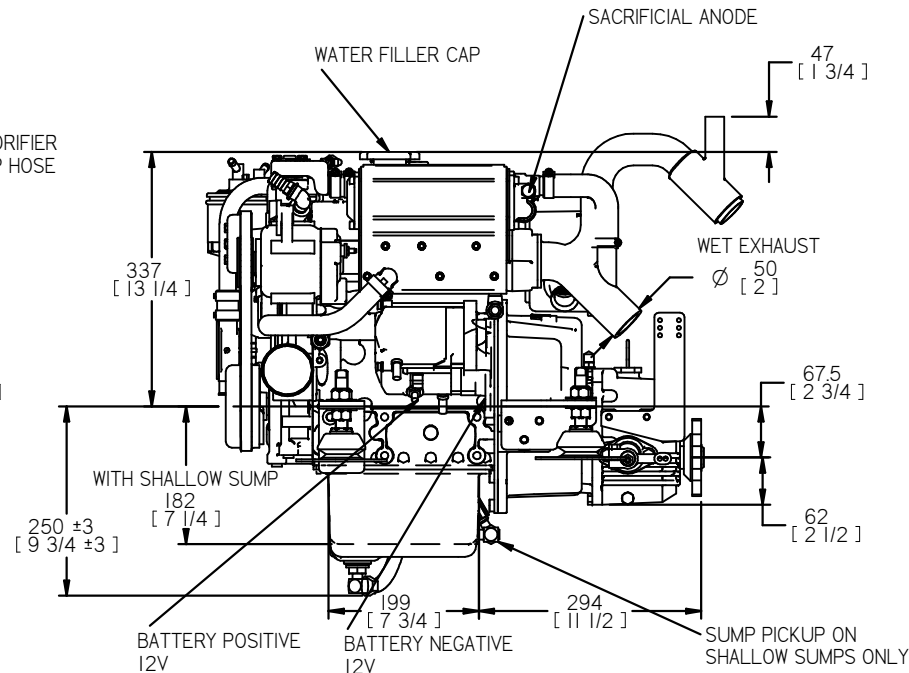

FLEXIBLE MOUNT DETAILS

FLEXIBLE COUPLING DETAILS

REV	DESCRIPTION	DATE	APP'D	DRAWN	NOTES
01					

TITLE:				
BETA20 HEAT EXCHANGE TMC40 GEARBOX				

DIMENSIONS IN MM (INCH) DO NOT SCALE		PART FILE NAME: 100-99610 04 BD722 HE TMC40.asm		DRAWN BY: TW		SIZE: A4		DWG NO: 100-99610		REV: 04	
BETA MARINE		BETA MARINE LTD, DAVY WAY, WATERWELLS, QUEDGELEY, GLOUCESTER. GL2 2AD, UK		CHECKED BY: LT		SCALE: NTS		PAGE: 1 of 1		DATE: 19/03/2014	
TEL: (01452) 723492		FAX: (01452) 729916									