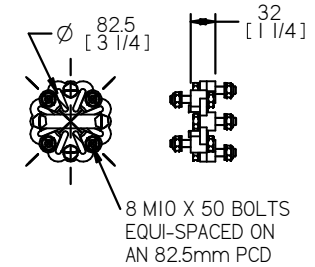

FLEXIBLE MOUNT DETAILS

FLEXIBLE COUPLING DETAILS

REV	DESCRIPTION	DATE	APP'D	DRAWN	NOTES
01					

TITLE:				
BETA20 HEAT EXCHANGE TMC40 GEARBOX				

DIMENSIONS IN MM (INCH) DO NOT SCALE		PART FILE NAME: 100-99610 04 BD722 HE TMC40.asm		DRAWN BY: TW		SIZE: A4		DWG NO: 100-99610		REV: 04	
BETA MARINE		BETA MARINE LTD, DAVY WAY, WATERWELLS, QUEDGELEY, GLOUCESTER. GL2 2AD, UK		CHECKED BY: LT		SCALE: NTS		PAGE: 1 of 1		DATE: 19/03/2014	
TEL: (01452) 723492		FAX: (01452) 729916									