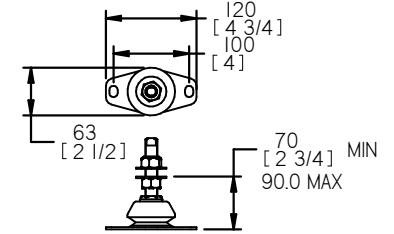

FLEXIBLE MOUNT DETAILS

FLEXIBLE COUPLING DETAILS

REV	DESCRIPTION	DATE	APP'D	DRAWN	NOTES
01					

TITLE:				
BETA20 HEAT EXCHANGE TMC40 GEARBOX				

DIMENSIONS IN MM (INCH) DO NOT SCALE		PART FILE NAME: 100-99610 04 BD722 HE TMC40.asm		DRAWN BY: TW		SIZE: A4		DWG NO: 100-99610		REV: 04	
BETA MARINE		BETA MARINE LTD, DAVY WAY, WATERWELLS, QUEDGELEY, GLOUCESTER. GL2 2AD, UK		CHECKED BY: LT		SCALE: NTS		PAGE: 1 of 1		DATE: 19/03/2014	
TEL: (01452) 723492		FAX: (01452) 729916									