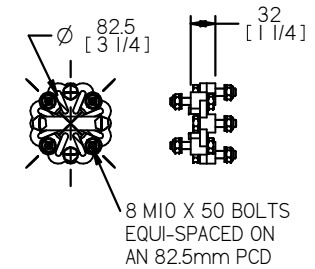

FLEXIBLE MOUNT DETAILS

FLEXIBLE COUPLING DETAILS

REV	DESCRIPTION	DATE	APP'D	DRAWN	NOTES
01					

TITLE: **BETA20 HEAT EXCHANGE
TMC40 GEARBOX**

DIMENSIONS IN MM (INCH)
DO NOT SCALE

PART FILE NAME: 100-99610 04 BD722 HE TMC40.asm

BETA MARINE

BETA MARINE LTD,
DAVY WAY,
WATERWELLS,
QUEDGELEY,
GLOUCESTER. GL2 2AD, UK

TEL: (01452) 723492 FAX: (01452) 729916

DRAWN BY: TW	SIZE: A4	DWG NO: 100-99610	REV: 04
CHECKED BY: LT	SCALE: NTS	PAGE: 1 of 1	DATE: 19/03/2014