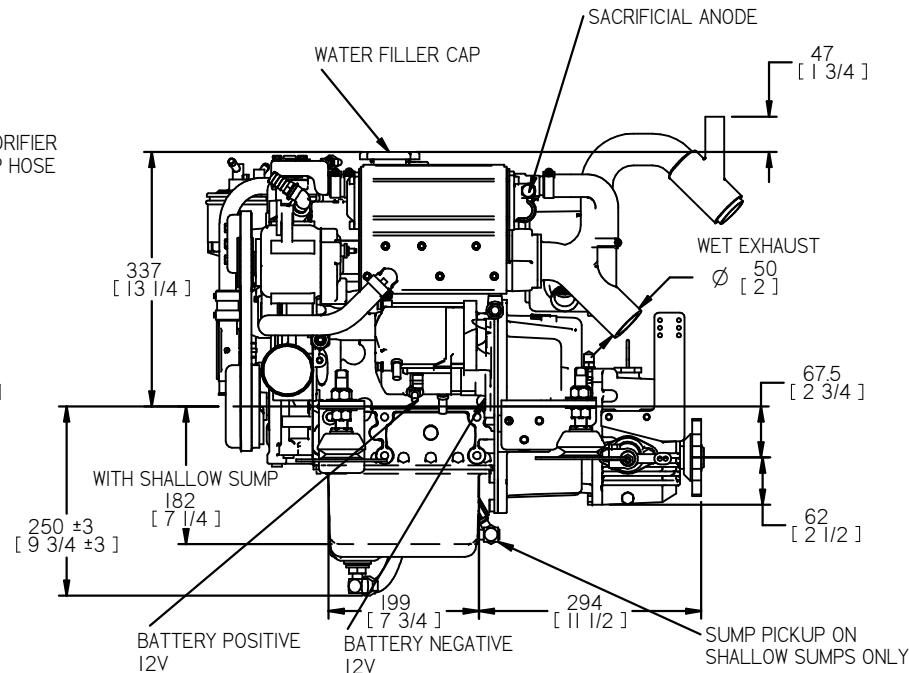

FLEXIBLE MOUNT DETAILS

FLEXIBLE COUPLING DETAILS

REV	DESCRIPTION	DATE	APP'D	DRAWN	NOTES
01					

TITLE: **BETA20 HEAT EXCHANGE
TMC40 GEARBOX**

DIMENSIONS IN MM (INCH)
DO NOT SCALE

PART FILE NAME: 100-99610 04 BD722 HE TMC40.asm

BETA MARINE

BETA MARINE LTD,
DAVY WAY,
WATERWELLS,
QUEDGELEY,
GLOUCESTER. GL2 2AD, UK

TEL: (01452) 723492 FAX: (01452) 729916

DRAWN BY: TW	SIZE: A4	DWG NO: 100-99610	REV: 04
CHECKED BY: LT	SCALE: NTS	PAGE: 1 of 1	DATE: 19/03/2014