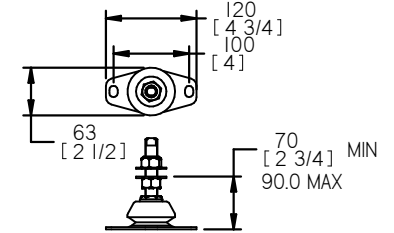

FLEXIBLE MOUNT DETAILS

FLEXIBLE COUPLING DETAILS

REV	DESCRIPTION	DATE	APP'D	DRAWN	NOTES
01					

TITLE: **BETA20 HEAT EXCHANGE
TMC40 GEARBOX**

DIMENSIONS IN MM (INCH)
DO NOT SCALE

PART FILE NAME: 100-99610 04 BD722 HE TMC40.asm

BETA MARINE

BETA MARINE LTD,
DAVY WAY,
WATERWELLS,
QUEDGELEY,
GLOUCESTER. GL2 2AD, UK

TEL: (01452) 723492 FAX: (01452) 729916

DRAWN BY: TW	SIZE: A4	DWG NO: 100-99610	REV: 04
CHECKED BY: LT	SCALE: NTS	PAGE: 1 of 1	DATE: 19/03/2014