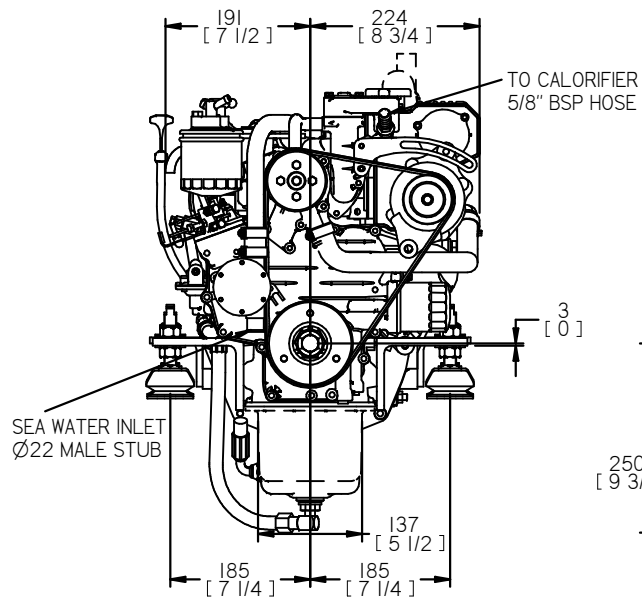

FLEXIBLE MOUNT DETAILS

FLEXIBLE COUPLING DETAILS

REV	DESCRIPTION	DATE	APP'D	DRAWN	NOTES
01					

TITLE:				
BETA20 HEAT EXCHANGE TMC40 GEARBOX				

DIMENSIONS IN MM (INCH) DO NOT SCALE		PART FILE NAME: 100-99610 04 BD722 HE TMC40.asm		DRAWN BY: TW		SIZE: A4		DWG NO: 100-99610		REV: 04	
BETA MARINE		BETA MARINE LTD, DAVY WAY, WATERWELLS, QUEDGELEY, GLOUCESTER. GL2 2AD, UK		CHECKED BY: LT		SCALE: NTS		PAGE: 1 of 1		DATE: 19/03/2014	
TEL: (01452) 723492		FAX: (01452) 729916									