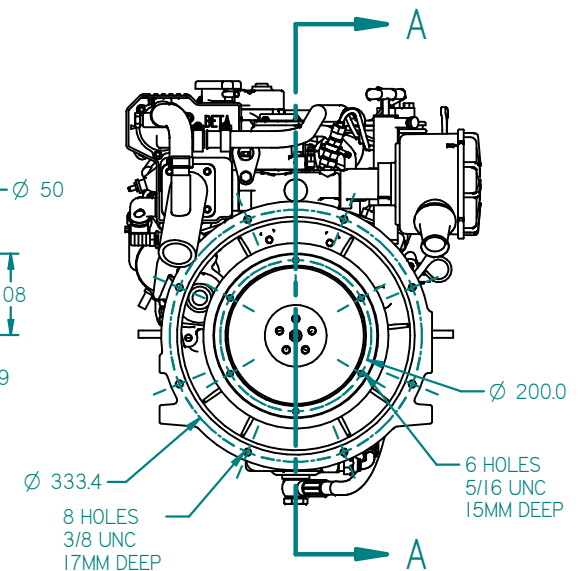

SECTION A-A

REV	DESCRIPTION	DATE	APP'D	DRAWN	NOTES
01					

TITLE: **BETA25 HE SAE5/6.5 BOB TAIL**

DIMENSIONS IN MM (INCH) DO NOT SCALE PART FILE NAME: BETA25 HE SAE5&6-5 BOBTAIL.asm

BETA MARINE
 BETA MARINE LTD,
 DAVY WAY,
 WATERWELLS,
 QUEDGELEY,
 GLOUCESTER. GL2 2AD, UK

TEL: (01452) 723492 FAX: (01452) 729916

DRAWN BY: TW	SIZE: A4	DWG NO: 100-10202	REV: 00
CHECKED BY: LT	SCALE: NTS	PAGE: 1 of 1	DATE: 22/01/2015