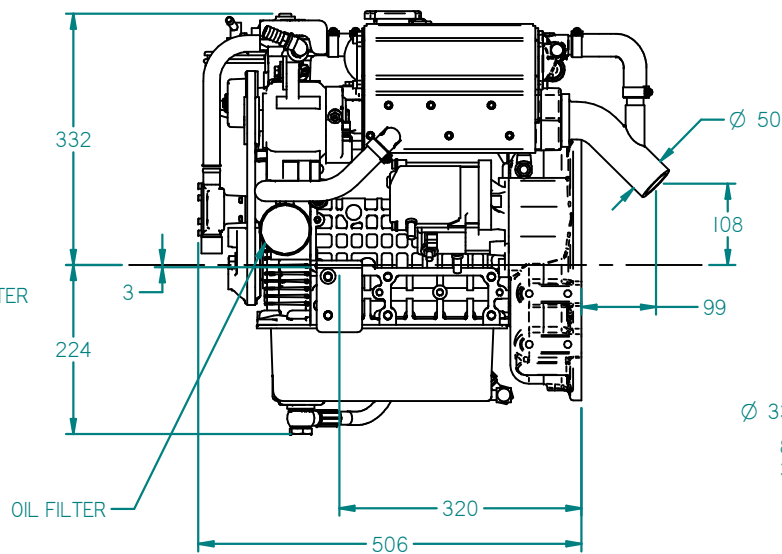

SECTION A-A

REV	DESCRIPTION	DATE	APP'D	DRAWN	NOTES
01					

TITLE: **BETA25 HE SAE5/6.5 BOB TAIL**

DIMENSIONS IN MM (INCH) DO NOT SCALE PART FILE NAME: BETA25 HE SAE5&6-5 BOBTAIL.asm

BETA MARINE
 BETA MARINE LTD,
 DAVY WAY,
 WATERWELLS,
 QUEDGELEY,
 GLOUCESTER. GL2 2AD, UK

TEL: (01452) 723492 FAX: (01452) 729916

DRAWN BY: TW	SIZE: A4	DWG NO: 100-10202	REV: 00
CHECKED BY: LT	SCALE: NTS	PAGE: 1 of 1	DATE: 22/01/2015