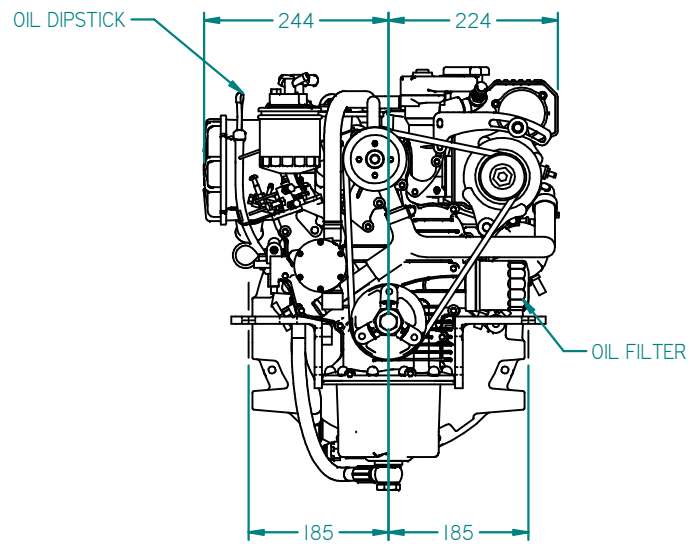

SECTION A-A

REV	DESCRIPTION	DATE	APP'D	DRAWN	NOTES
01					

TITLE: **BETA25 HE SAE5/6.5 BOB TAIL**

DIMENSIONS IN MM (INCH) DO NOT SCALE PART FILE NAME: BETA25 HE SAE5&6-5 BOBTAIL.asm

BETA MARINE
 BETA MARINE LTD,
 DAVY WAY,
 WATERWELLS,
 QUEDGELEY,
 GLOUCESTER. GL2 2AD, UK

TEL: (01452) 723492 FAX: (01452) 729916

DRAWN BY: TW	SIZE: A4	DWG NO: 100-10202	REV: 00
CHECKED BY: LT	SCALE: NTS	PAGE: 1 of 1	DATE: 22/01/2015